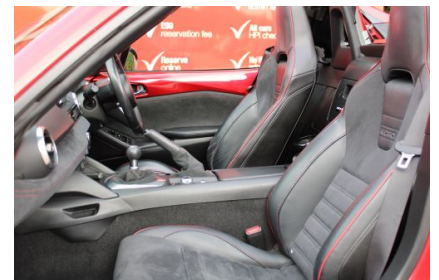

MAZDA MX-5 RF LAUNCH EDITION
£18,990

Sep 2017

33136 miles

Manual

Petrol

Feature Box

- | | | |
|--------------------------------|---------------------------|----------------------------|
| Automated High-beam assist | Bluetooth connection | Cruise control |
| Heated front seat | Keyless go | Navigation system |
| PAS | Rear cross traffic camera | Rear parking sensor |
| Reverse parking aid | Traffic sign recognition | Trip computer |
| 3rd party sound system | Auxiliary input socket | Digital radio |
| Radio/CD | USB/iPod interface | Body coloured bumpers |
| Electric door mirrors | Heated door mirrors | LED daytime running lights |
| LED headlights | Sport suspension | Climate control |
| Front armrest | Front electric windows | Front head restraints |
| Height adjustable drivers seat | Metallic Paint | Special Paint |
| ABS | | |

Technical Data

CO2 Emmissions	161	Engine Capacity	1998
Fuel Type	Petrol	Number of Doors	2
Transmission	Manual	6 Months Tax Cost	85.25
Year of Manufacture	2017	12 Months Tax Cost	155

Color	Soul Red	Euro Status	EURO 6
BHP	157.8	MPG Combined	40.9